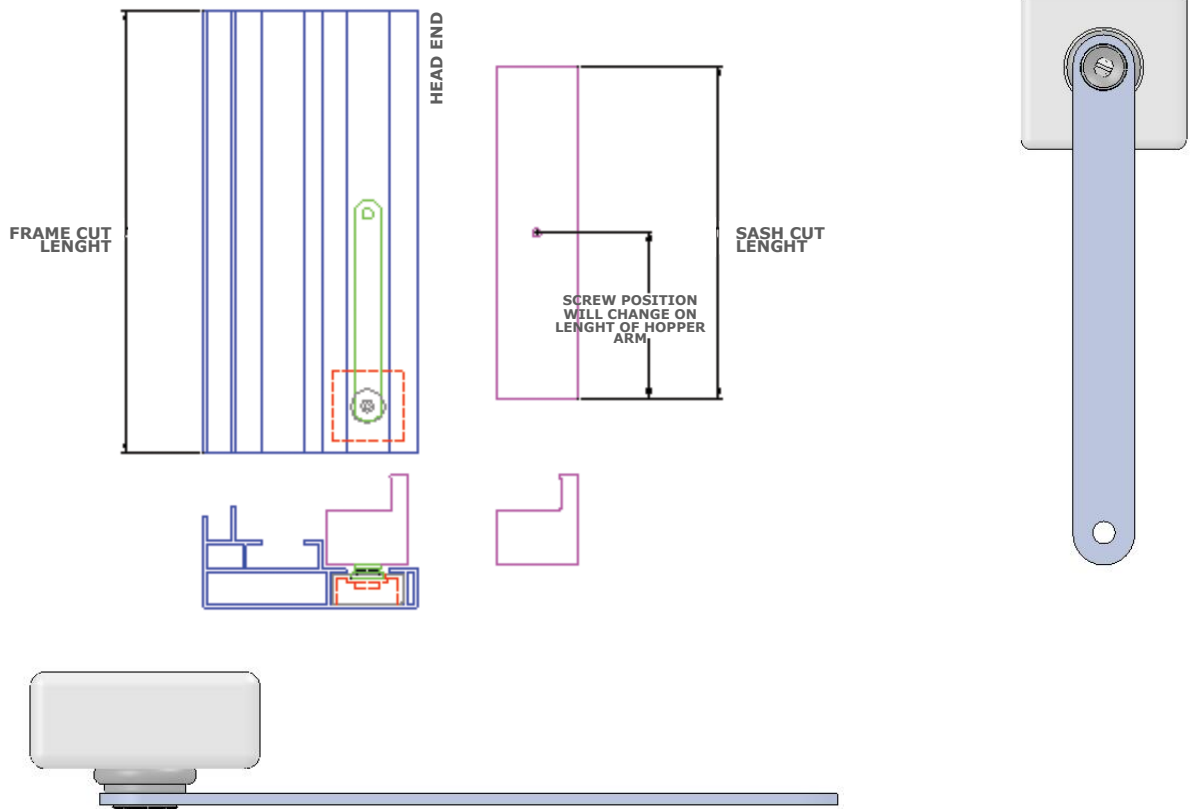

HOPPER WINDOW ARMS

HOPPER ARM SIZE	EGRESS PART NUMBER	STANDARD PART NUMBER	MINIMUM SASH HEIGHT	MAXIMUM SASH HEIGHT
4"	BWE04	BWS04	9 1/2"	14"
6"	BWE06	BWS06	13 1/4"	20"
8"	BWE08	BWS08	18 1/4"	24"
10"	BWE10	BWS10	21 1/4"	30"
12"	BWE12	BWS12	25 1/4"	36"