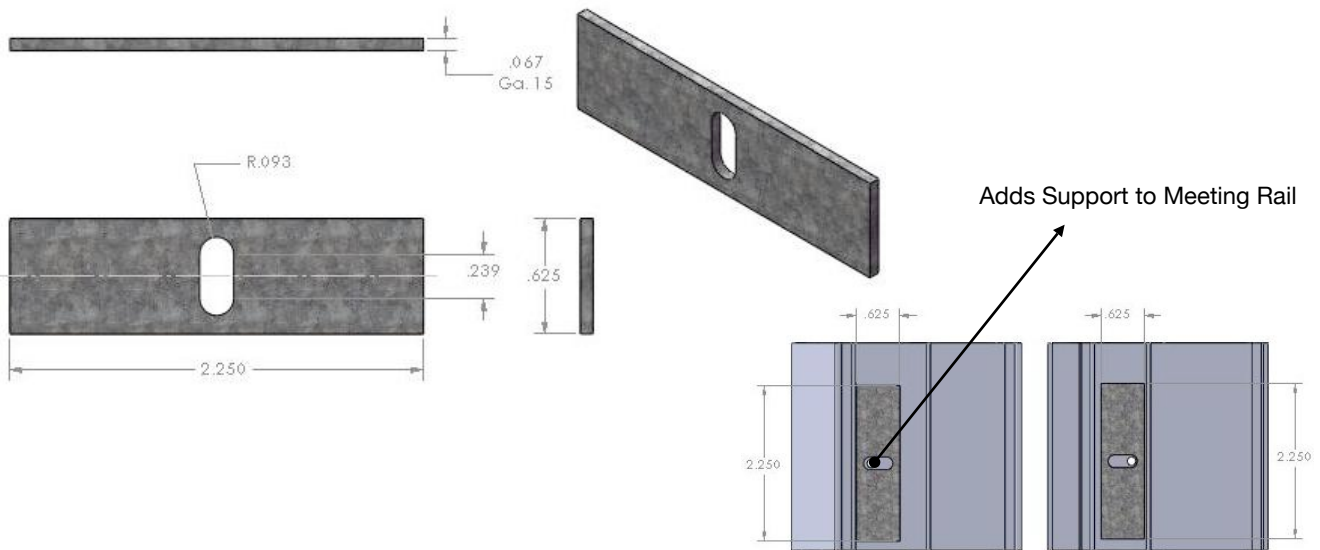

90° L BRAKET

PART NUMBER	PCS/BOX
MTRB290	2000

SCREW SUPPORT BRACKET

PART NUMBER	PCS/BOX
MSS	1000