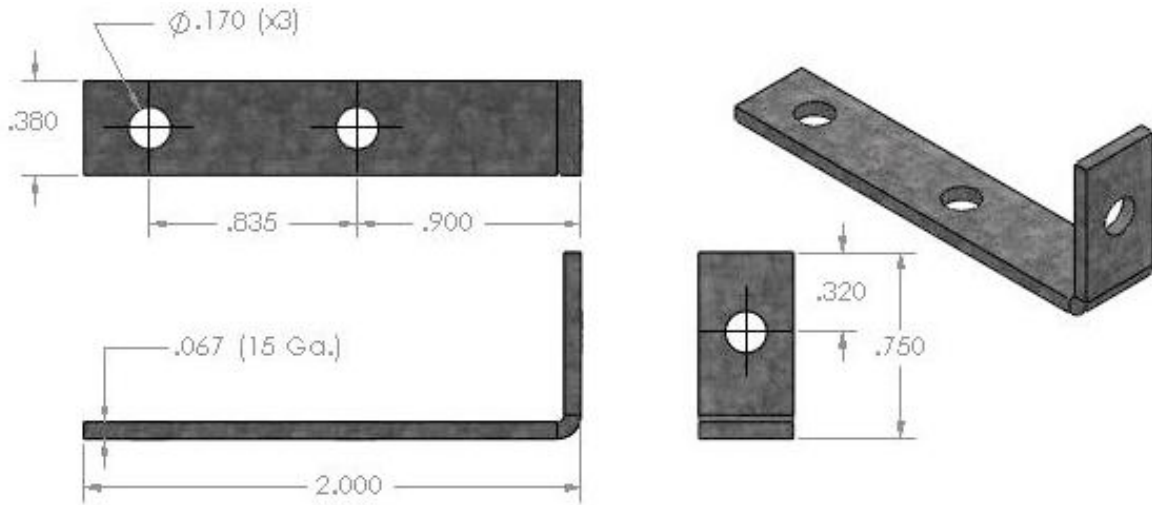

90° L BRAKET

PART NUMBER	PCS/BOX
MTRB290	2000

SCREW SUPPORT BRACKET

PART NUMBER	PCS/BOX
MSS	1000