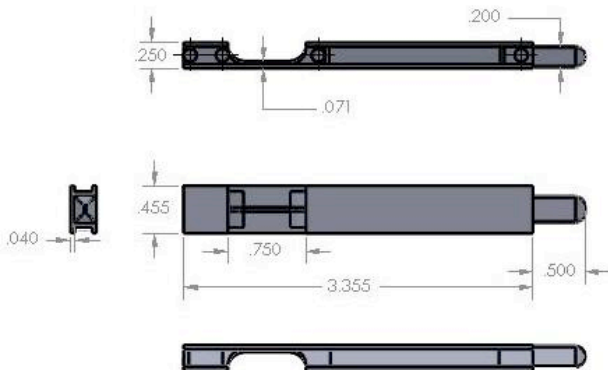

STORM SLIDE BOLTS

PART NUMBER

HM4578

STORM SLIDE BOLTS

PART NUMBER

HM4580

PART NUMBER

HM4579