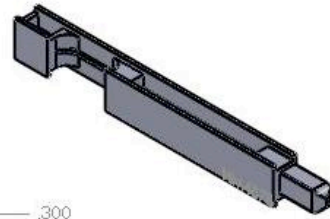

STORM SLIDE BOLTS

PART NUMBER

HM4578

STORM SLIDE BOLTS

PART NUMBER

HM4580

PART NUMBER

HM4579