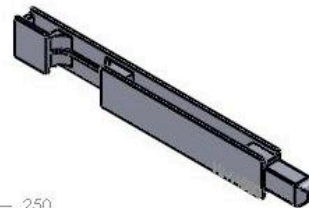

STORM SLIDE BOLTS

PART NUMBER

HM4578

STORM SLIDE BOLTS

PART NUMBER

HM4580

PART NUMBER

HM4579