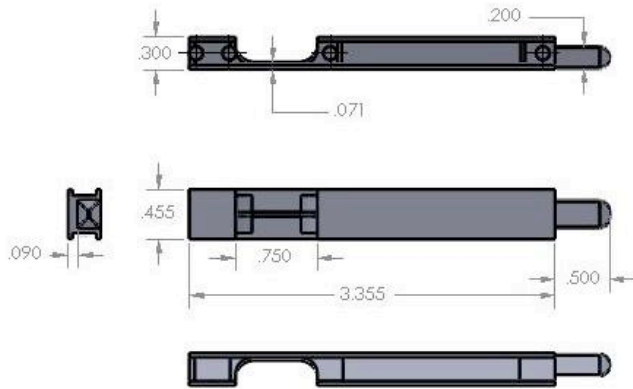

STORM SLIDE BOLTS

PART NUMBER

HM4578

STORM SLIDE BOLTS

PART NUMBER

HM4580

PART NUMBER

HM4579